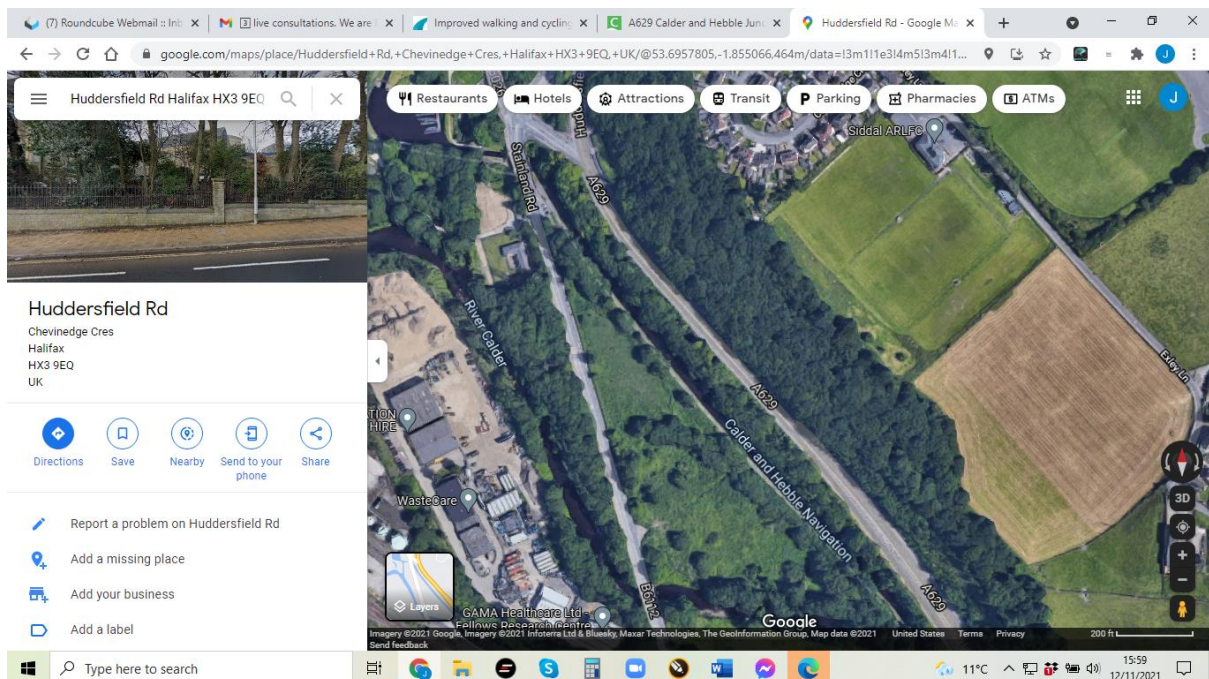

NEW ROAD LAYOUT STAINLAND ROAD (On from the track)

EXISTING Road Layout Stainland Road

The work is expected to be completed Late 2022, this may result in some road diversions during the next 12 months.